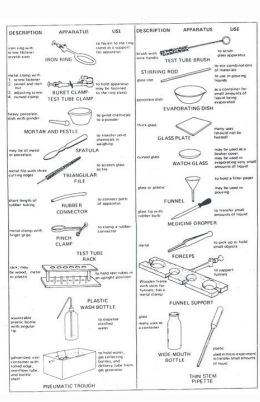

I'm not robot

Continue

Laboratory Equipment

metal clamp with 1. screw fastener 2. swivel and lock nut 3. adjusting screw 4. curved clamp		to hold apparatus may be fastened to the ring stand
heavy porcelain dish with grinder		to grind chemicals to a powder
may be of metal or porcelain		to transfer solid chemicals in weighing
metal file with three cutting edges		to scratch glass to file
short length of rubber tubing		to connect parts of apparatus
metal clamp with finger grips		to clamp a rubber connector
rack; may be wood, metal or plastic		to hold test tubes in an upright position
squeezable plastic bottle with angular tip		to dispense distilled water
	STIRRING ROD	of materials to use in pouring liquids
	glass rod 	
	porcelain dish 	as a container for small amounts of liquid being evaporated
	EVAPORATING DISH	
	thick glass 	many uses (should not be heated)
	GLASS PLATE	
	curved glass 	may be used as a beaker cover may be used in evaporating very small amounts of liquid
	WATCH GLASS	
	glass or plastic 	to hold a filter paper.
	FUNNEL	may be used in pouring
	glass tip with rubber bulb 	to transfer small amounts of liquid
	MEDICINE DROPPER	
	metal 	to pick up or hold small objects
	FORCEPS	
	Wooden frame with slots for funnels; has a metal clamp 	to support funnels
	FUNNEL SUPPORT	
	glass 	many uses as a container